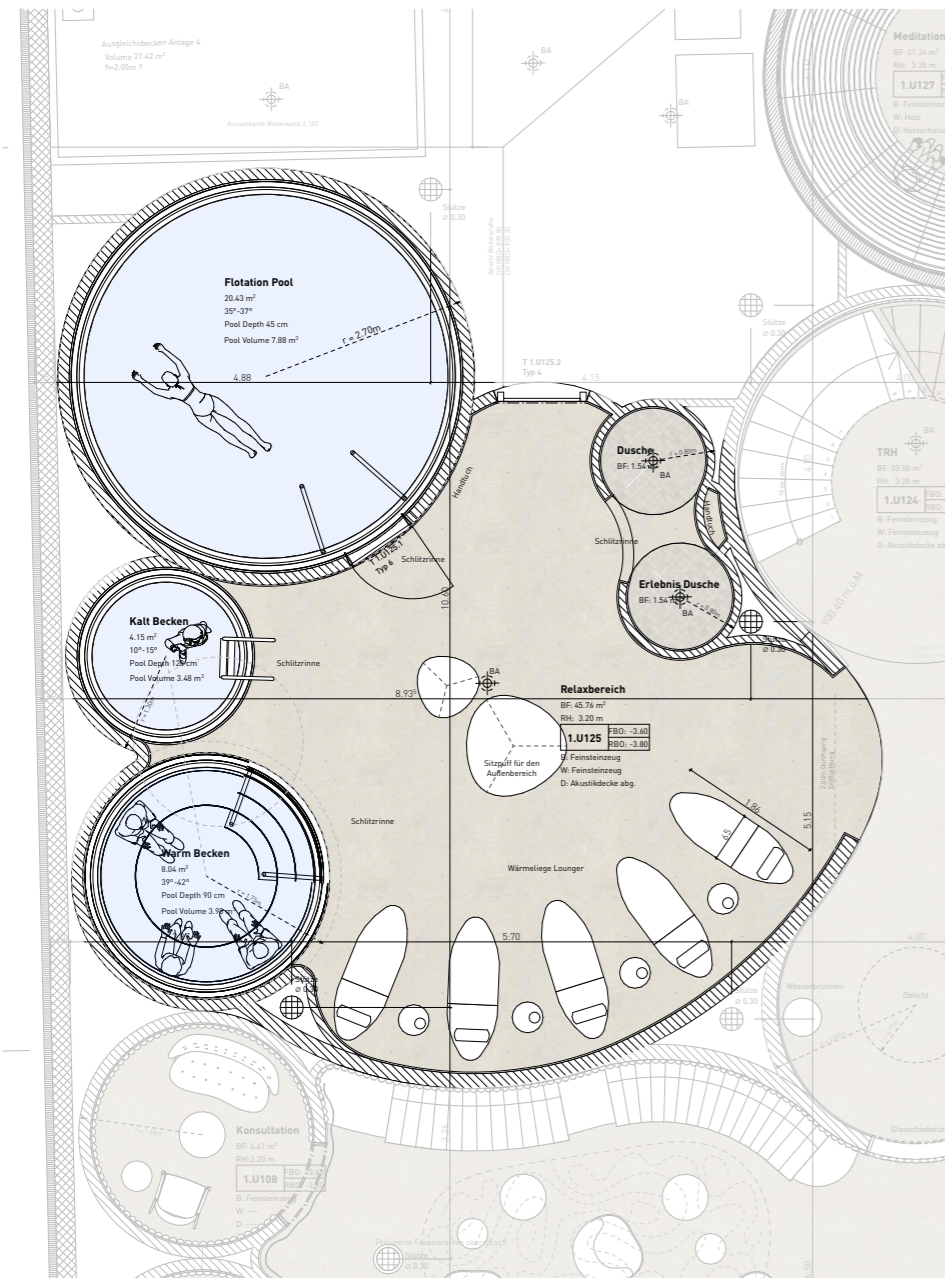

MOODBOARD - REISE IN DIE NATUR - SEEZONE

FUNKTIONEN

- Flotation Pool
- Warm Becken
- Kalt Becken
- Relaxbereich
- Dusche / Erlebnis Dusche

INSPIRED BY LAKE, BEACH, WATER, WAVE

STONE LOOK TILE FLOORING

WATER RIPPLE STAINLESS STEEL