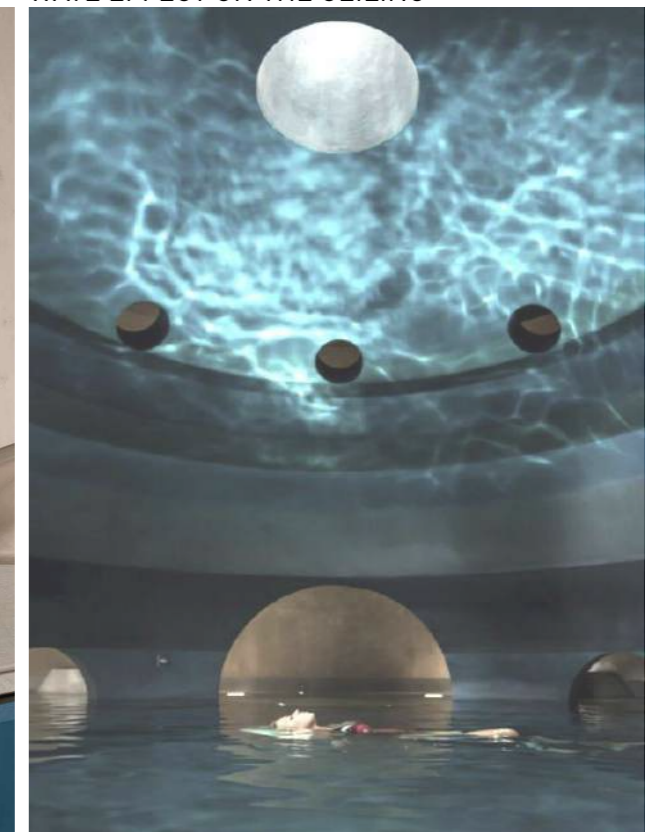

MOODBOARD - REISE IN DIE NATUR - SEEZONE

FUNKTIONEN

- Flotation Pool
- Warm Becken
- Kalt Becken
- Relaxbereich
- Dusche / Erlebnis Dusche

INSPIRED BY LAKE, BEACH, WATER, WAVE

STONE LOOK TILE FLOORING

WATER RIPPLE STAINLESS STEEL

SMALL POOL:
STONE LOOK TILES /
NATURAL LOOK

RELAXATION AREA:
HEATED LOUNGER

FLOTATION POOL LOOK:
STONE LOOK / CAVE /
WAVE EFFECT ON THE CEILING

BODENBELAG KONZEPT - SEEZONE

ALLGEMEIN: FLIESEN IN STEINOPTIK
 Italgraniti - Silver Grain / White
 hellbeige