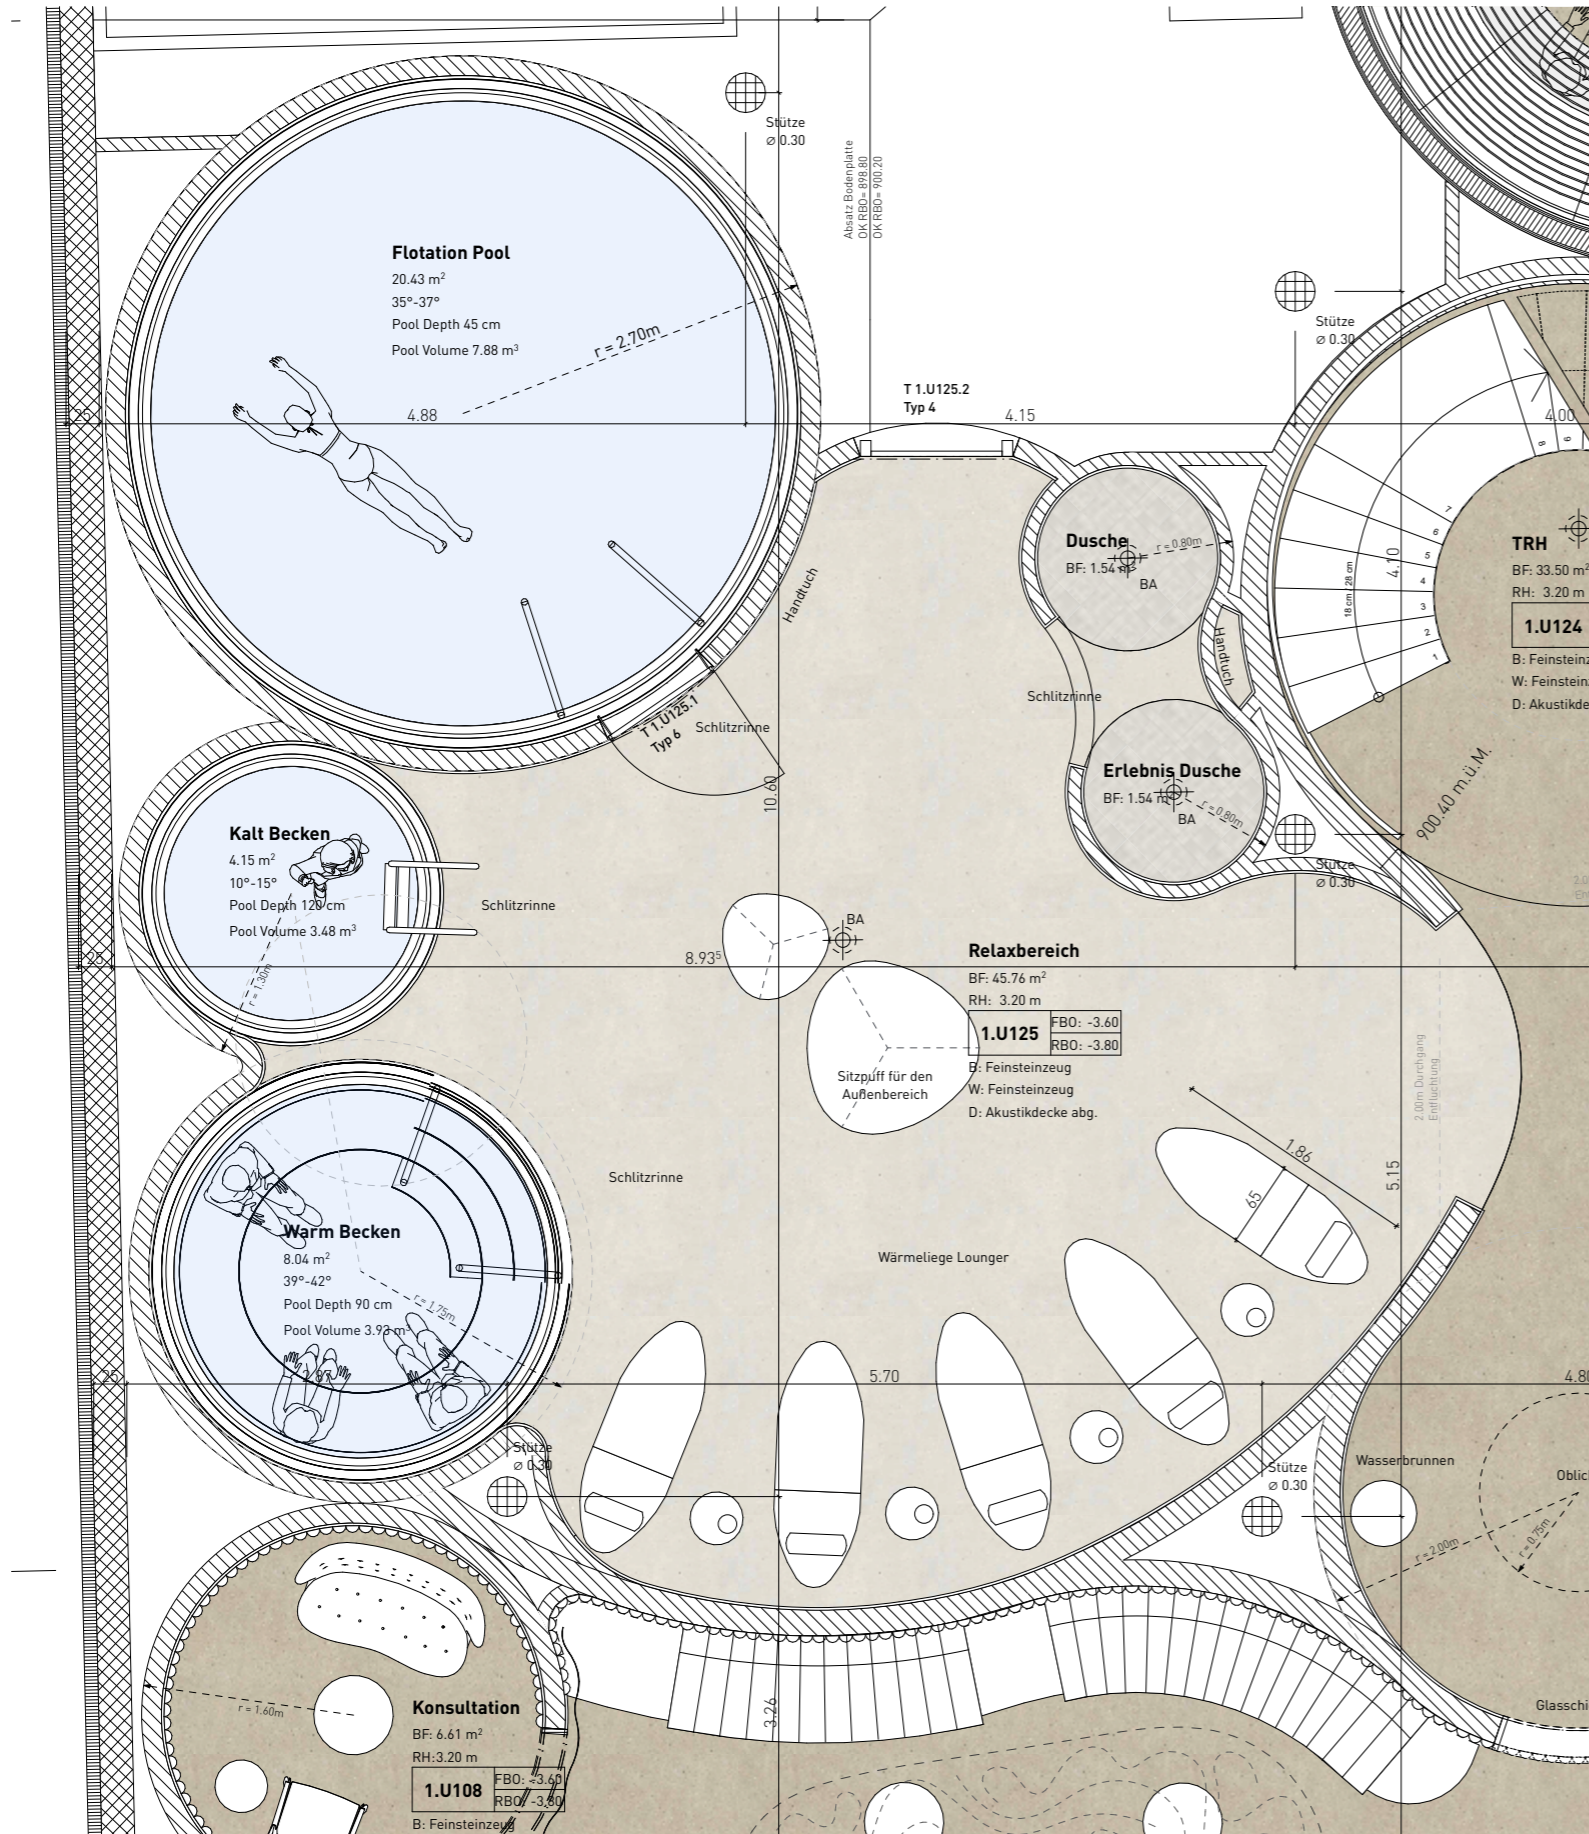

FLOTATION POOL

IN05 Schnitt - Flotation Pool 1:50

MÖBEL KONZEPT - SEEZONE

TISCHLAMPE
Mensuspace - Carrie Table lamp
portable, charging board
bronzed brass with leather, opal glass
d13,5 cm x h24,5 cm

WÄRMELIEGE
Sommerhuber, ceramics
65 x 186cm x H95cm / LH33-55cm