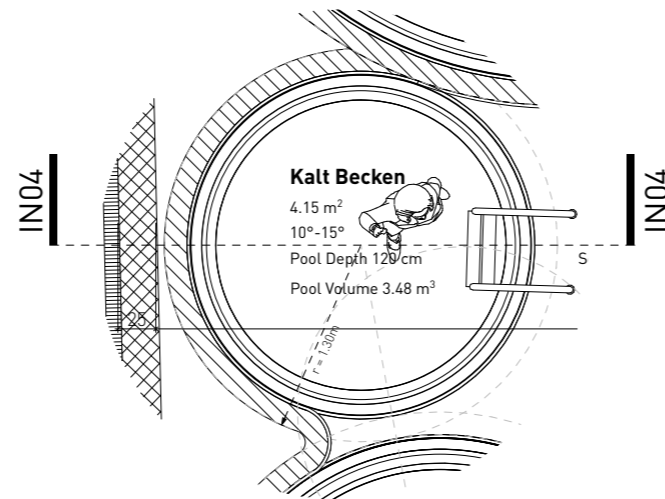

LED-BELEUCHTUNG

WANDLAMPE Articolò lighting

ANSICHTEN / SCHNITTE - SEEZONE

POOLTYPEN

WARM BECKEN

IN03 Schnitt - warm Becken 1:50

KALT BECKEN POOL

IN04 Schnitt - kalt Becken 1:50

FLOTATION POOL

IN05 Schnitt - Flotation Pool 1:50

MÖBEL KONZEPT - SEEZONE

TISCHLAMPE
Mensuspace - Carrie Table lamp
portable, charging board
bronzed brass with leather, opal glass
d13,5 cm x h24,5 cm

WÄRMELIEGE
Sommerhuber, ceramics
65 x 186cm x H95cm / LH33-55cm