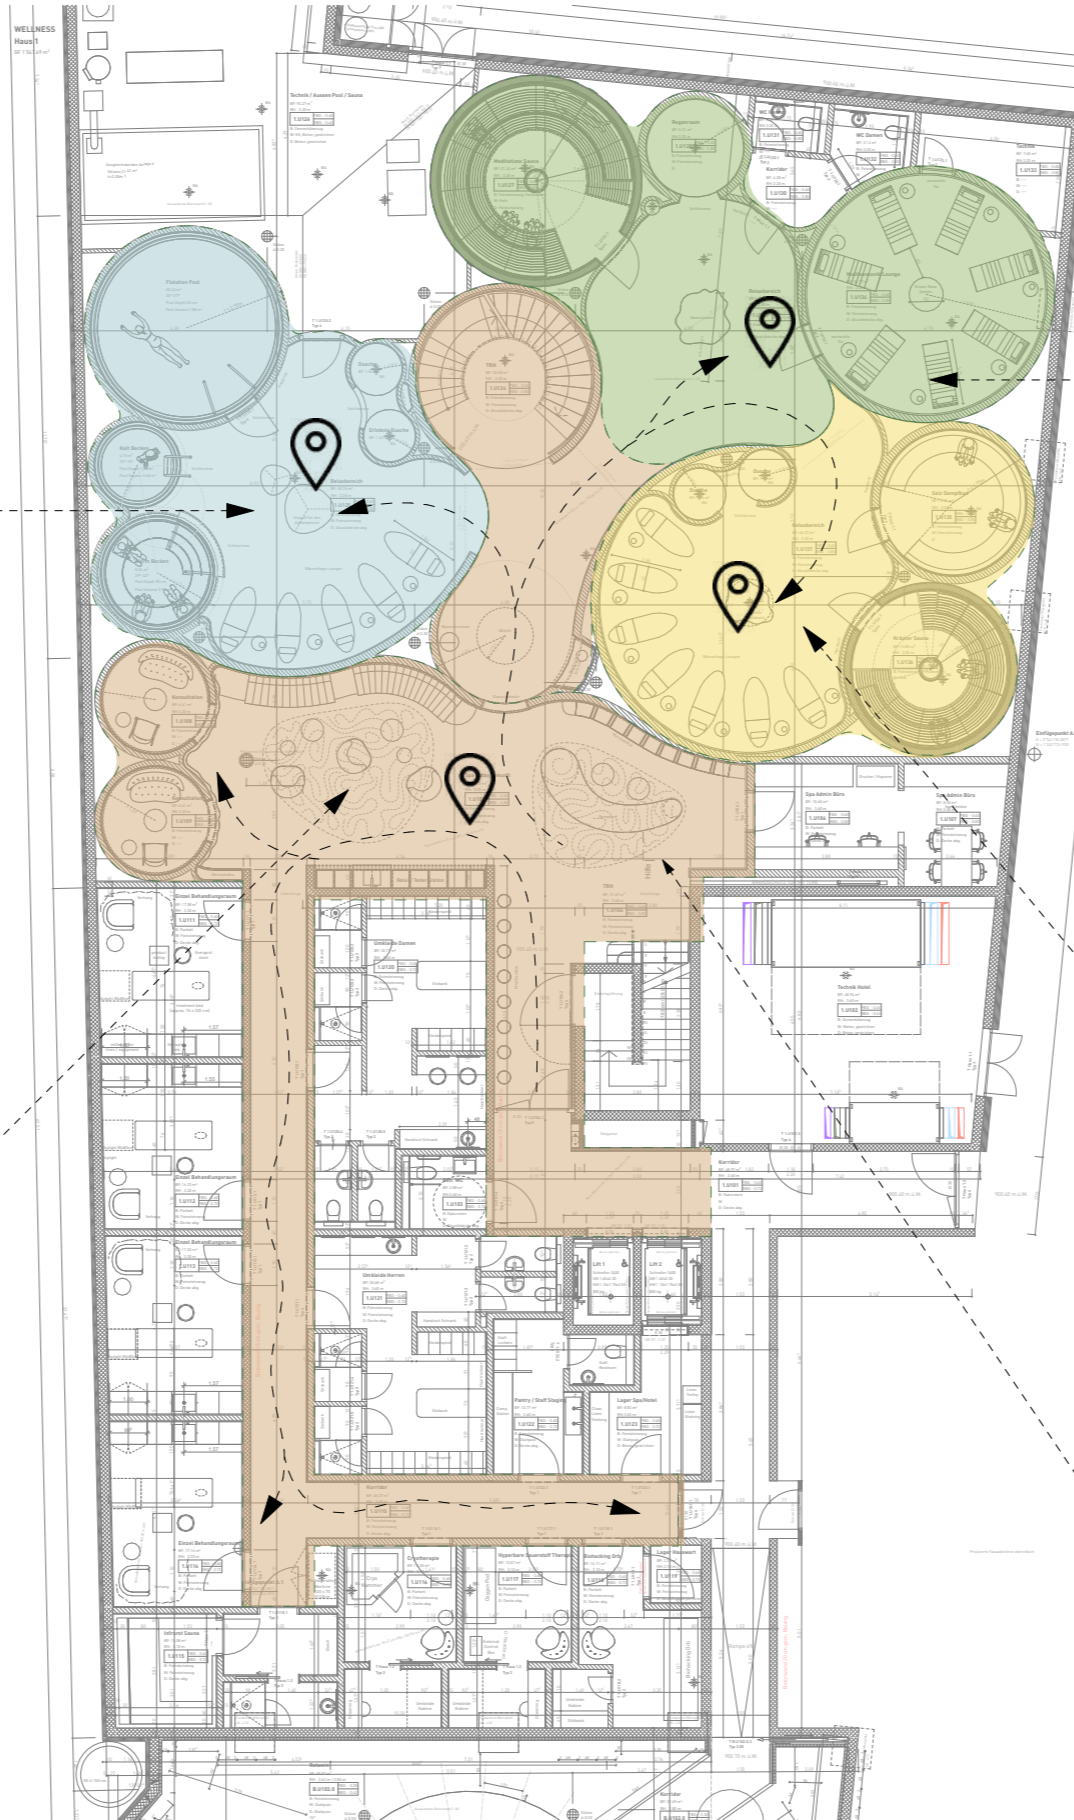

CONCEPT IDEA - JOURNEY IN NATURE
basement

LAKE

inspiration by lake, water, waves, coast

- pools like small lakes
- stone look flooring
- curved suspended ceiling - waves
- sound and lighting effect - lake / water / wave

CANYON

inspired by canyon

- 3D wall covering - natural look
- stone look surface
- hanging installation

FOREST

inspiration by forest, plants, rain, shadow

- wood material in sauna
- rain room
- stone look flooring
- tree installation
- sound and lighting effect - forest / birds

MOUNTAIN

inspired by mountain, rock, herbs, wind

- stone look tile flooring
- natural stone wallcovering
- stone look tiles & wood material in sauna
- sound and lighting effect - mountain / wind / sky

WELCOME AREA
WHERE THE JOURNEY STARTS