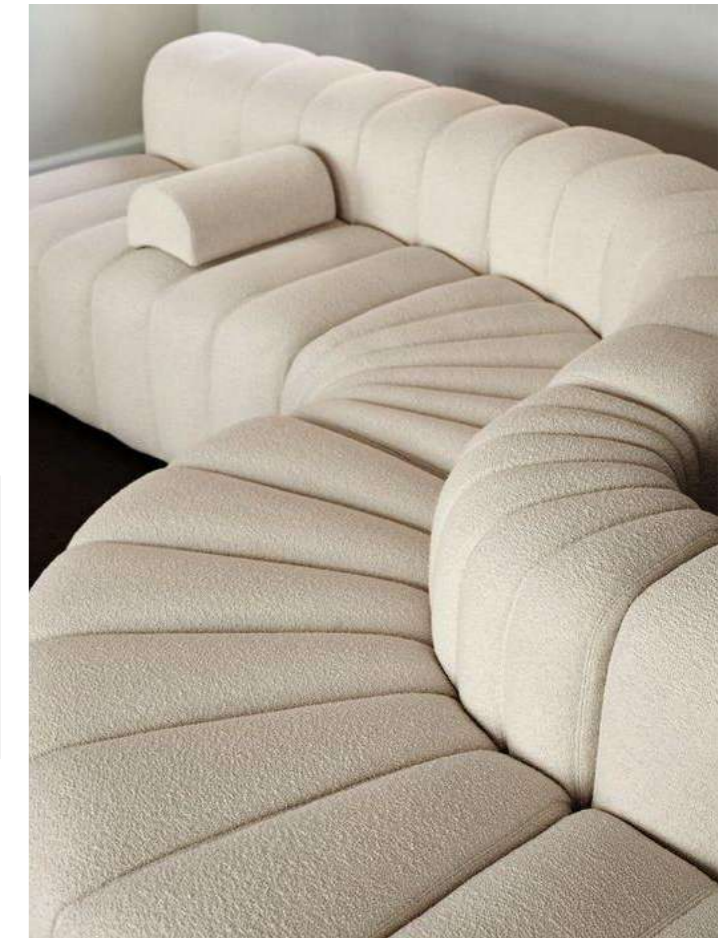

GEBOGENES EINBAU-SOFA
neutrale Farbpolsterung mit gemusterten Kissen