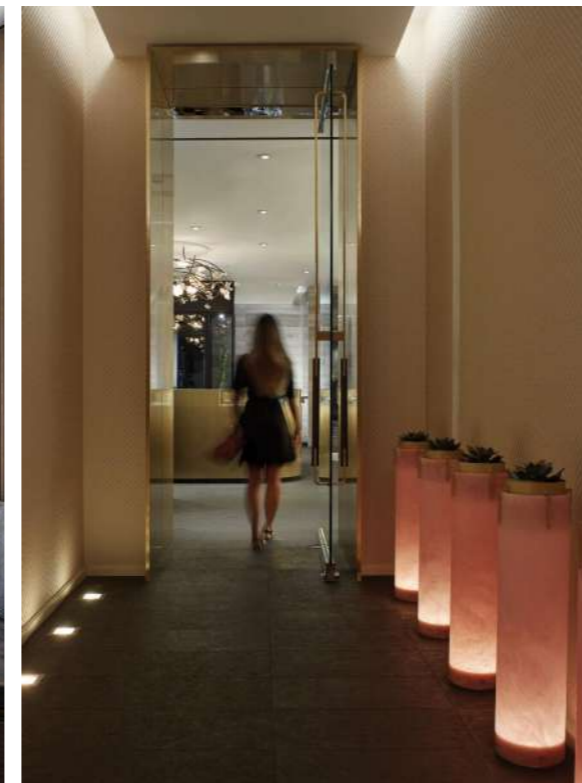

GEBOGENER REZEPTIONTISCH
lokaler Naturstein