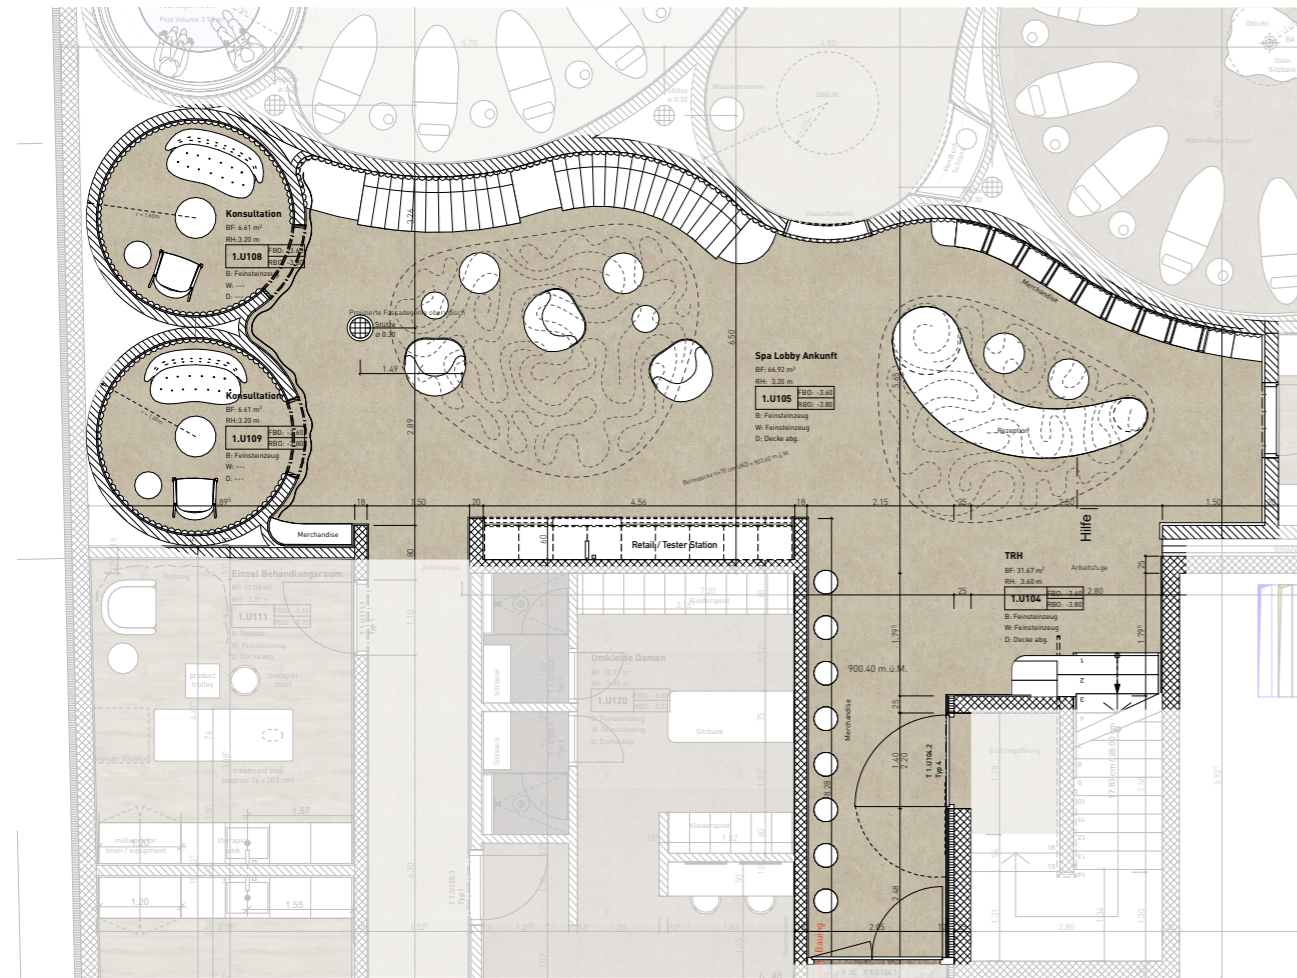

BEISTELLTISCH

teak wood
d40 cm x h45 cm

NATURSTEIN TISCH

MOODBOARD - REISE IN DIE NATUR - CANYON

FUNKTIONEN

- Spa Lobby Ankunft
- Rezeption
- Konsultation Raum
- Korridor

INSPIRED BY CANYON

STONE LOOK TILE FLOORING

WALL COVERING INSPIRED BY CANYON

LOUNGE ZONE:
CURVED SHAPE/
WARM & COSY FEELING

CURVED CURTAIN
CEILING INSTALLATION

RECEPTION:
INSPIRED BY NATURE / STONE COUNTER /
CURVED SHAPE

MOODBOARD - SPA LOBBY - REZEPTION