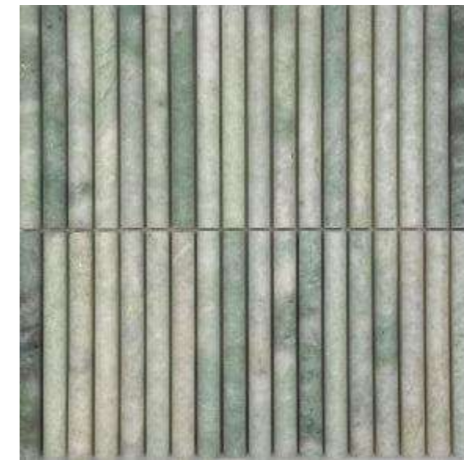

MOSAIKFLIESEN
helltürkisfarbene Farbe