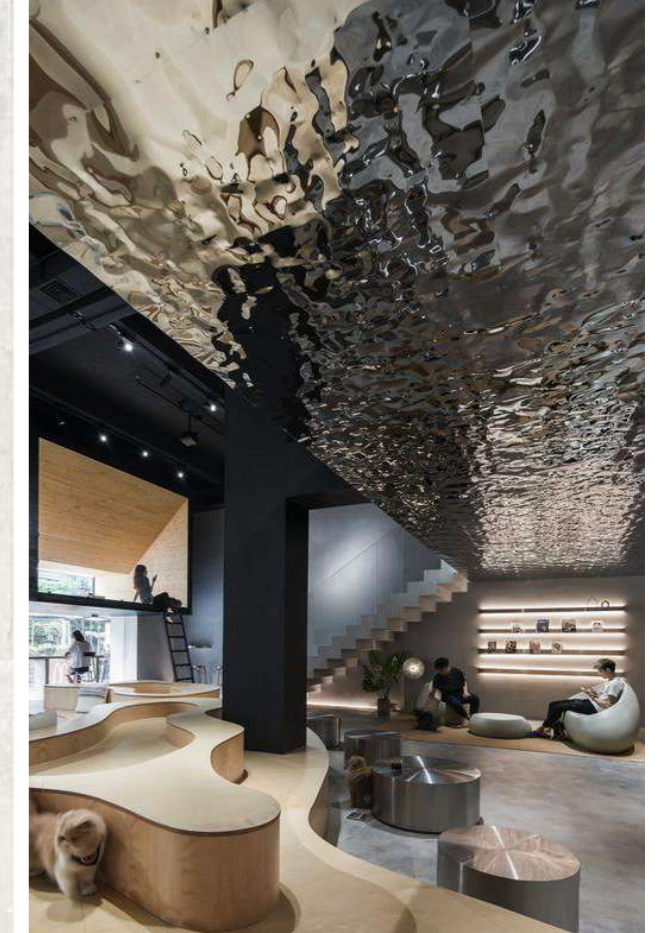

MOODBOARD - REISE IN DIE NATUR - SEEZONE

FUNKTIONEN

- Flotation Pool
- Warm Becken
- Kalt Becken
- Relaxbereich
- Dusche / Erlebnis Dusche

INSPIRED BY LAKE, BEACH, WATER, WAVE

STONE LOOK TILE FLOORING

WATER RIPPLE STAINLESS STEEL