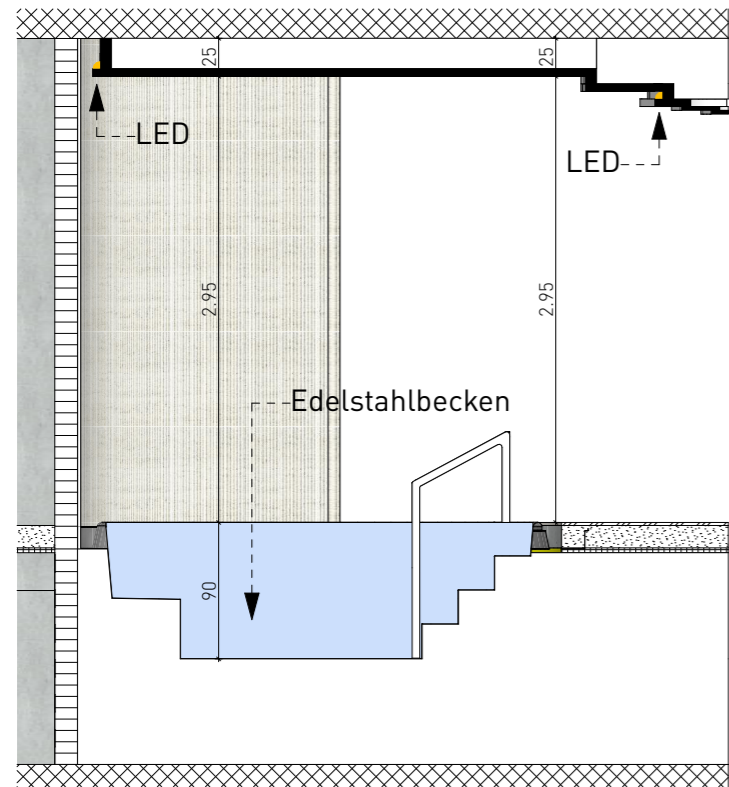

IN03 Schnitt - warm Becken 1:50

POOLTYPEN

WARM BECKEN