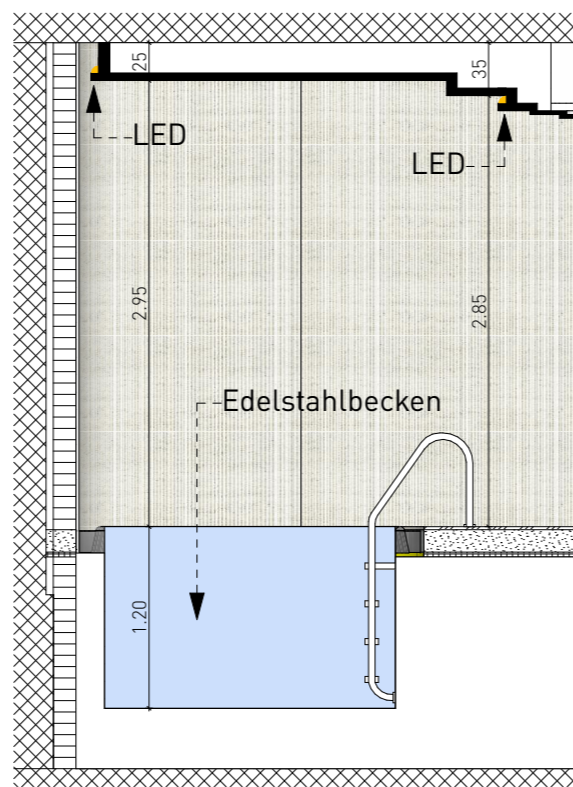

IN04 Schnitt - kalt Becken 1:50

KALT BECKEN POOL